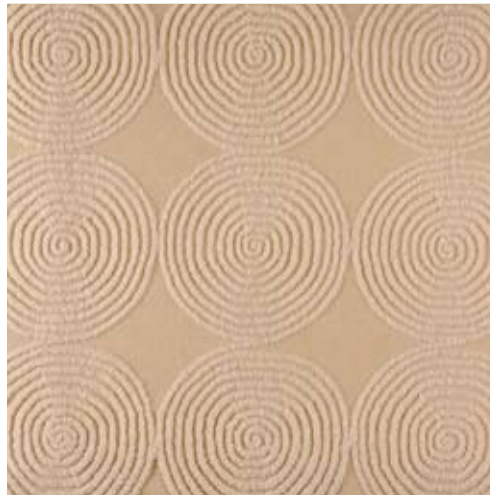

textures. All Craigie Stockwell carpets are available in any size, shape or colour. Special designs can be created to order.

MOUNTAIN ASH

GOLDEN CANBYA

DESERT LILY

SAND LILY

PINE DROPS

MOUNTAIN HEATHER all designs © John Stockwell