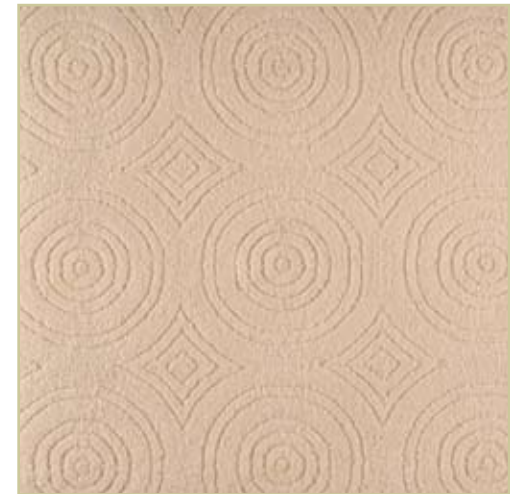

CRAIGIE STOCKWELL Carpet Collections

SIMPLY STYLISH 1/2

A collection of modern, handmade rugs and fitted carpets created by Craigie Stockwell's in house design team in luxurious woollen pile with silk highlights and cut and loop

textures. All Craigie Stockwell carpets are available in any size, shape or colour. Special designs can be created to order.

MOUNTAIN ASH

GOLDEN CANBYA

DESERT LILY

SAND LILY

PINE DROPS

MOUNTAIN HEATHER all designs © John Stockwell